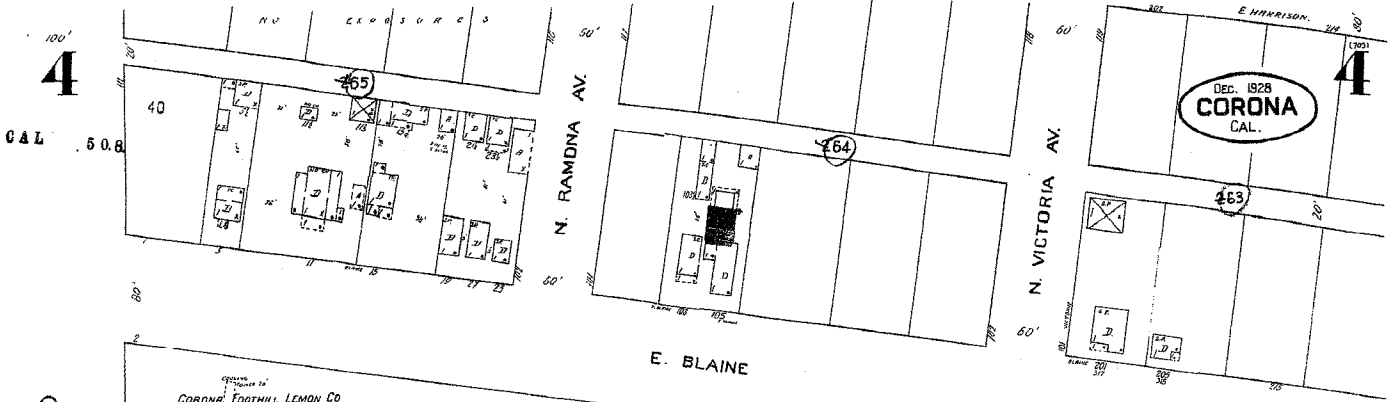

2 33
CAL 50.8

W. BLAINE. 2

CORONA CITRUS ASSNS
ORANGE & LEMON PACKING HO.
NIGHT WORKING WHEN OPERATING. NO COCA
VIDEO FOR THE CORONA ASS. (L.A.)

DEC. 1928
CORONA
CAL.

RAILROAD

N. SHERIDAN

SHELL OIL CO.

SHERIDAN

W. GRAND
OR NORTH WEST
BLVD.

Scale of Feet

BLVD.

6

388

FULLERTON (R.S. 100) AV.

5' N. PEARL

COTA