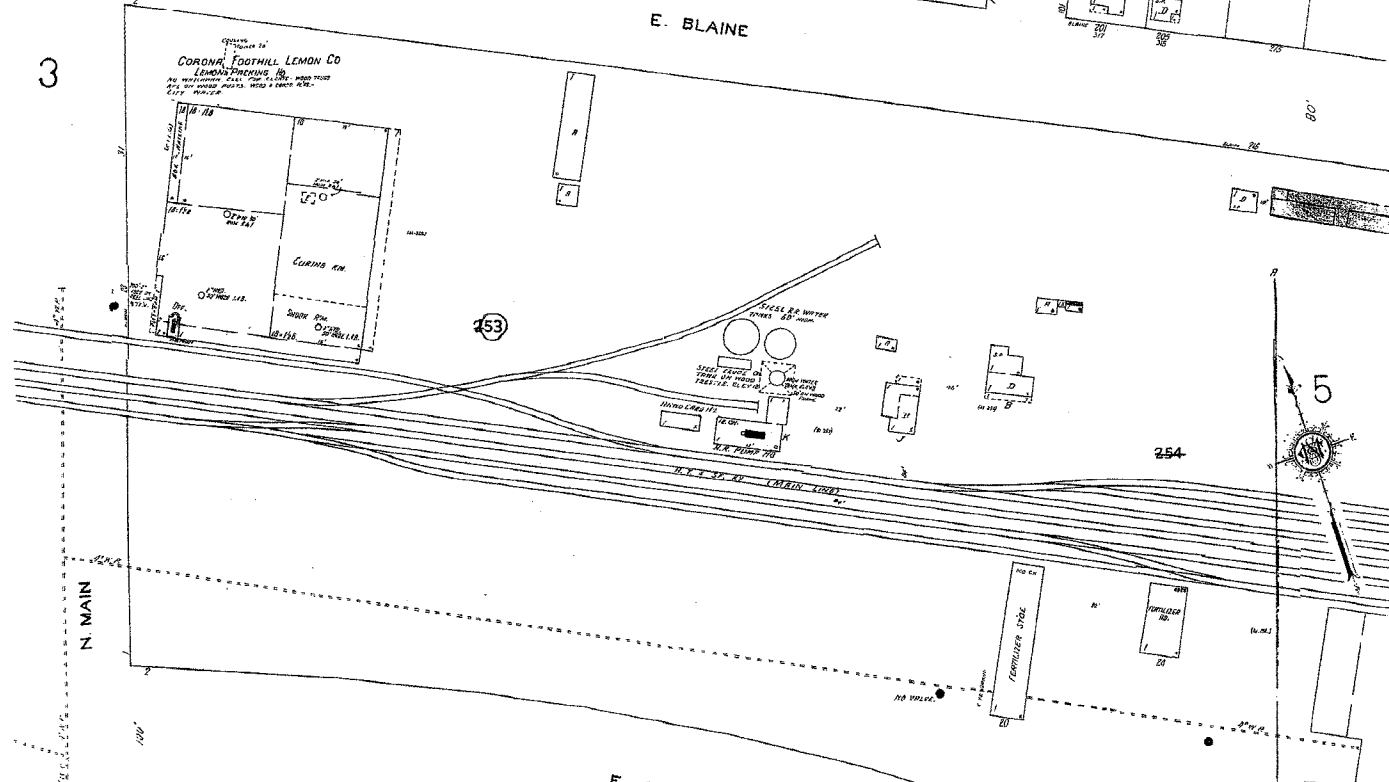

2 33
CAL 50.8

W. BLAINE. 2

CORONA CITRUS ASSNS
ORANGE & LEMON PACKING HO.
NIGHT WORKING WHEN OPERATING. NO COCA
VIDEO FOR THE CORONA ASS. (L.A.)

DEC. 1928
CORONA
CAL.

RAILROAD

N. SHERIDAN

SHELL OIL CO.

SHERIDAN

W. GRAND
OR NORTH WEST
BLVD.

Scale of Feet

BLVD.

6

388

FULLERTON (R.S. 100) AV.

5' N. PEARL

COTA

RAILROAD