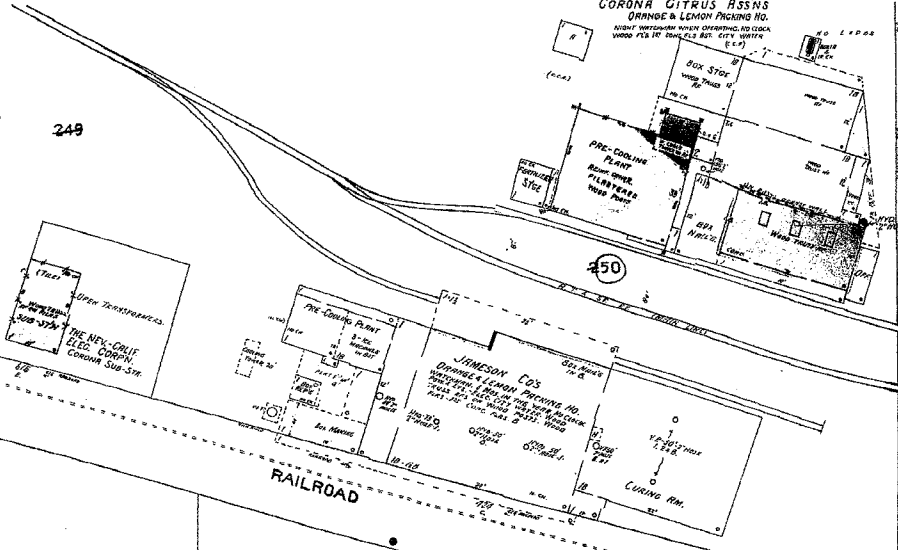

2 33
CAL 50.8

W. BLAINE. 2

DEC. 1928
CORONA
CAL.

RAILROAD

N. SHERIDAN

SHELL OIL CO.